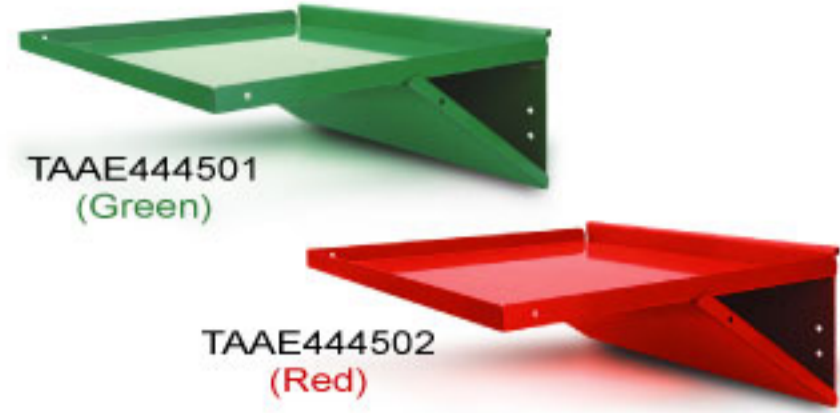

7-Drawer Mobile Tool Trolley
GENERAL SERIES - GREEN

ITEM NO.	SIZE(W)x(D)x(H)mm
TCAA0701	Overall: 687x459x857 Overall w/caster: 687x459x995 5 Drawer: 578x378x73 2 Drawer: 578x378x153

7-Drawer Mobile Tool Trolley
GENERAL SERIES - RED

ITEM NO.	SIZE(W)x(D)x(H)mm
TCAA0702	Overall: 687x459x857 Overall w/caster: 687x459x995 5 Drawer: 578x378x73 2 Drawer: 578x378x153

Tool Storage & Display

Folding Shelf (Mobile Trolley)

TAAE444501 (Green)

TAAE444502 (Red)