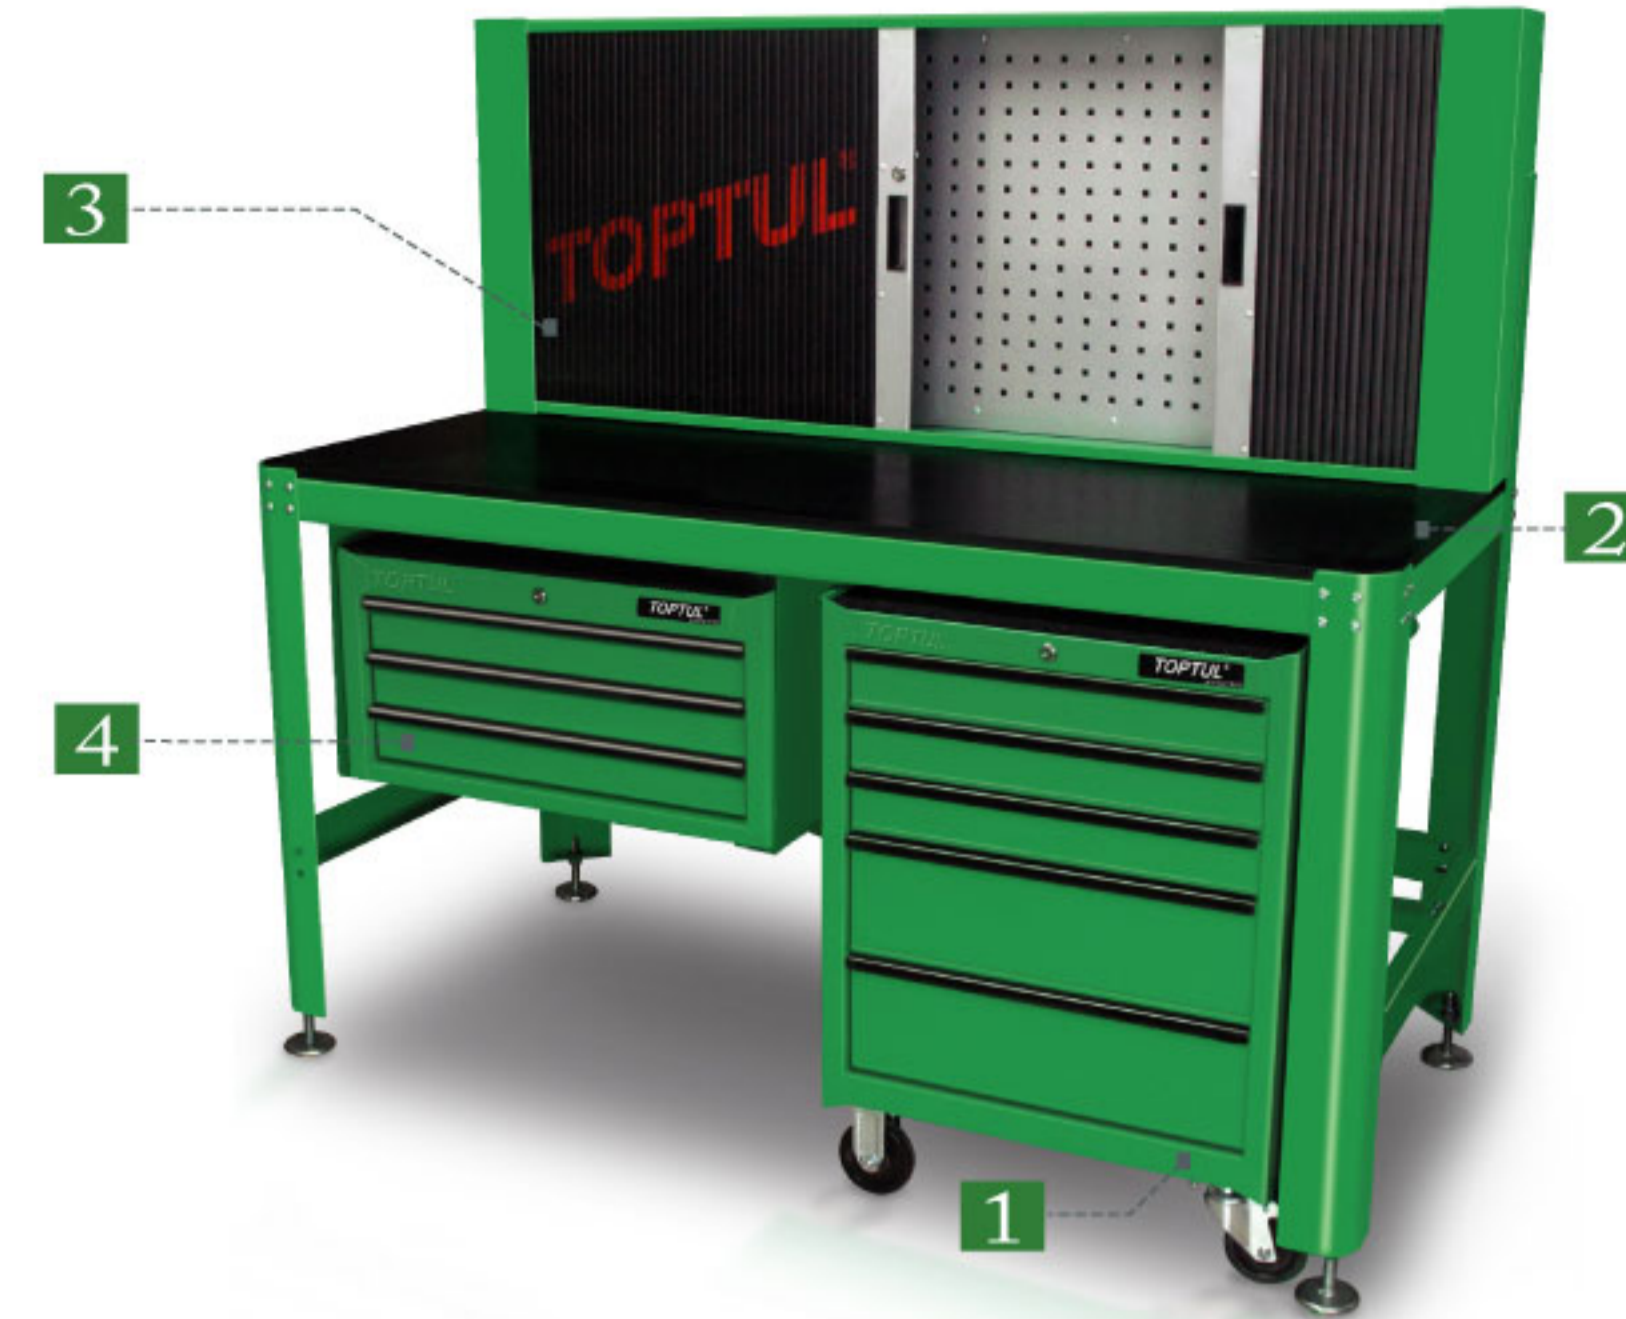

8-Drawer Roller Cabinet

ITEM NO.	SIZE(W)x(D)x(H)mm
TCBA0801	Overall: 862x498x857 Overall w/caster: 862x498x995 7 Drawer: 751x438x74 1 Drawer: 751x438x153

NEW 13-Drawer Heavy Duty Mobile Work Station

ITEM NO.	SIZE(W)x(D)x(H)mm
TCBA1301	Overall: 1067x480x852 Overall w/caster: 1067x480x1011 1 Drawer: 935x398x120 5 Drawer: 569x398x75 1 Drawer: 569x398x155 5 Drawer: 308x398x75 1 Drawer: 308x398x155